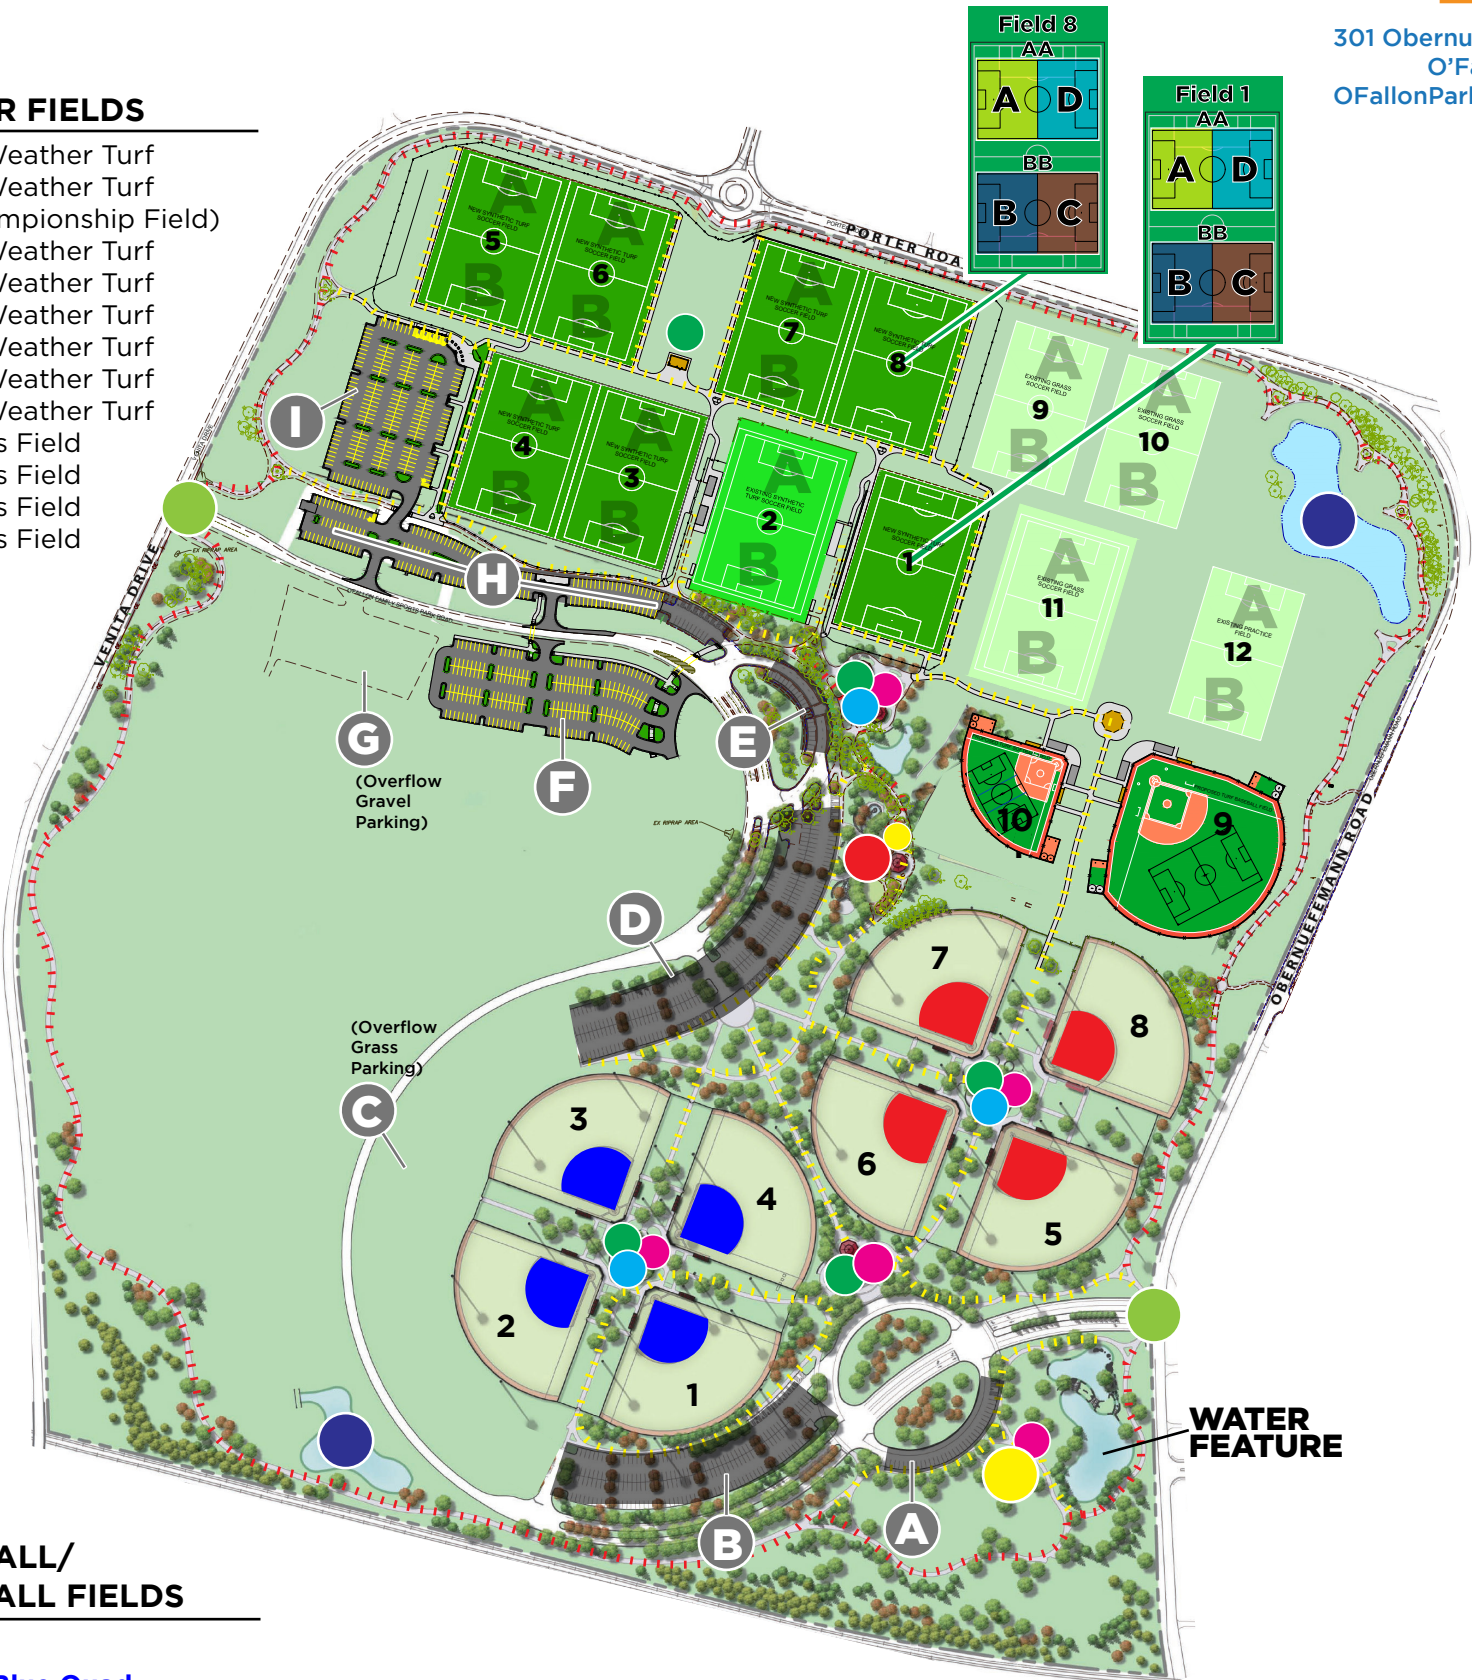

O'FALLON FAMILY SPORTS PARK

SOCCER FIELDS

1. All-Weather Turf
2. All-Weather Turf (Championship Field)
3. All-Weather Turf
4. All-Weather Turf
5. All-Weather Turf
6. All-Weather Turf
7. All-Weather Turf
8. All-Weather Turf
9. Grass Field
10. Grass Field
11. Grass Field
12. Grass Field

BASEBALL/ SOFTBALL FIELDS

1. } **Blue Quad**
2. }
3. }
4. }
5. }
6. } **Red Quad**
7. }
8. }
9. Synthetic Baseball Field
Being built Spring 2018
10. Synthetic Baseball Field
Being built Spring 2018

	Entrance/Exit		Splash Pad		Playground
	Walking Path 2.12 Miles		Restrooms		Pavillion
	Inner Access Paths		Concession Stand		Fishing Pond
	Parking Lots A-I C & G: Overflow Grass/Gravel Parking				